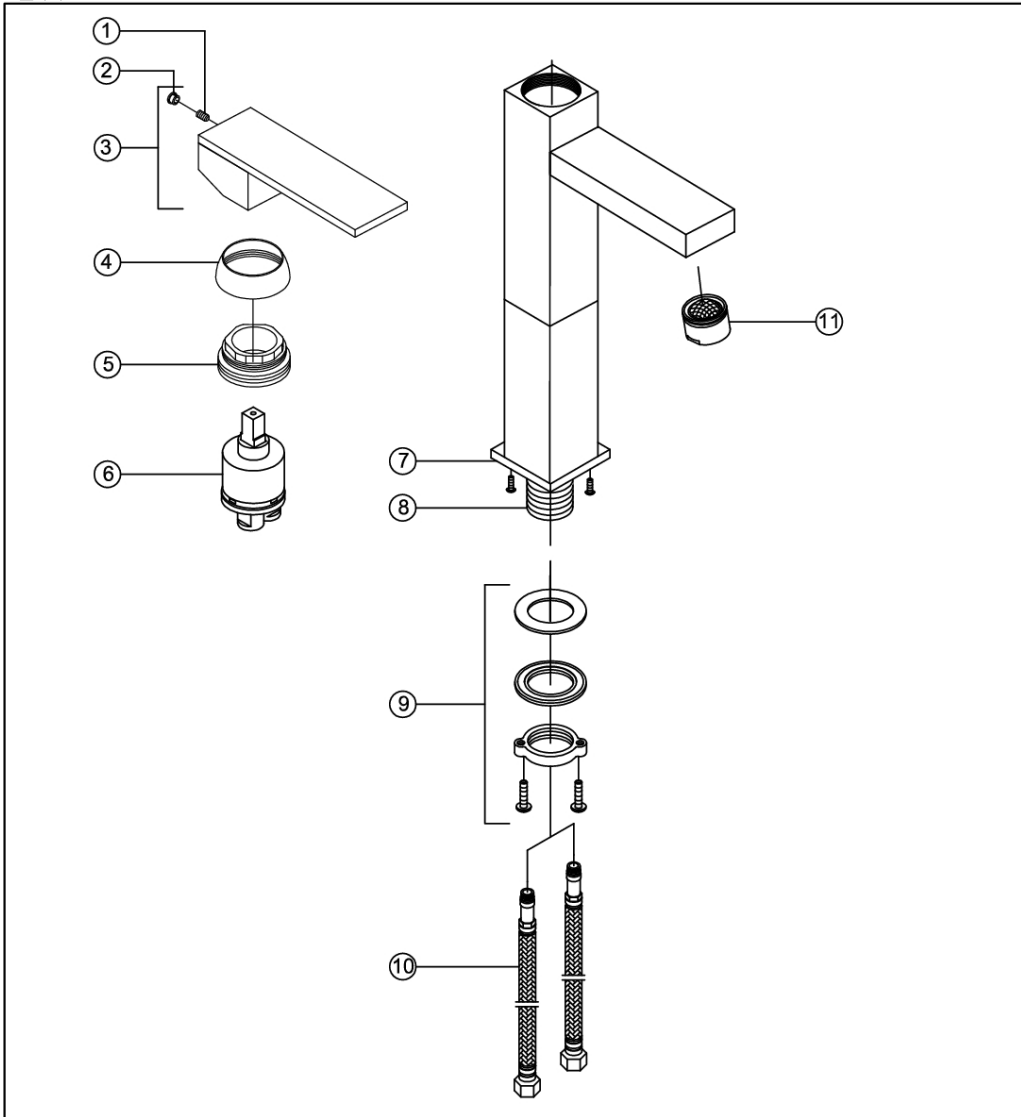

160 1700 Single lever basin mixer without pop up waste

projection 120 mm, with ceramic cartridge, with flexible hoses 3/8", chrome

PRODUCT IMAGE

160 1700 Single lever basin mixer without pop up waste

projection 120 mm, with ceramic cartridge, with flexible hoses 3/8", chrome

TECHNICAL DRAWING

160 1700 Single lever basin mixer without pop up waste

projection 120 mm, with ceramic cartridge, with flexible hoses 3/8", chrome

EXPLODED VIEW

1	Madenschraube hexagon screw	160 1700
2	099 4104 Chromkappchen chrome cap	
3	099 9947 Griff handle	
4	099 8009 Kugelkappe chrome cap for cartridge hexagon	
5	099 8015 Überwurfmutter Kartuschenbefestigung (35mm) hexagon nut for cartridge fixing set (35 mm)	07.05.2013
6	099 9019 Keramik-Kartusche Ø 35 mm ceramic cartridge Ø 35 mm	STEINBERG 
7	135 4001 Fuss-Rosette foot rosette	
8	099 1316 Befestigungsschaft mounting shaft	
9	099 9805 Befestigungsset fixing set	
10	099 9200 Flexschläuche 3/8" x M 10 flexible connection hose Ü 3/8" x M 10	
11	099 9120 Luftsprudler mit verchromter Hülse aerator with chrome sleeve	