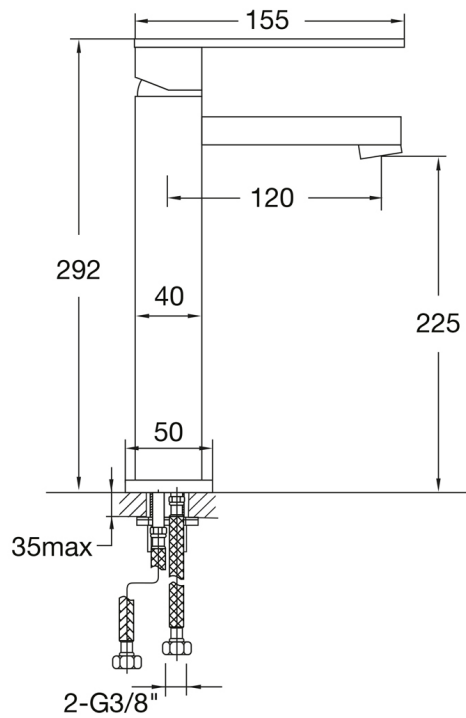

160 1700 Single lever basin mixer without pop up waste

projection 120 mm, with ceramic cartridge, with flexible hoses 3/8", chrome

PRODUCT IMAGE

160 1700 Single lever basin mixer without pop up waste

projection 120 mm, with ceramic cartridge, with flexible hoses 3/8", chrome

TECHNICAL DRAWING

160 1700 Single lever basin mixer without pop up waste

projection 120 mm, with ceramic cartridge, with flexible hoses 3/8", chrome

EXPLODED VIEW

1	Madenschraube hexagon screw	160 1700
2	099 4104 Chromkappchen chrome cap	
3	099 9947 Griff handle	
4	099 8009 Kugelkappe chrome cap for cartridge hexagon	
5	099 8015 Überwurfmutter Kartuschenbefestigung (35mm) hexagon nut for cartridge fixing set (35 mm)	07.05.2013
6	099 9019 Keramik-Kartusche Ø 35 mm ceramic cartridge Ø 35 mm	STEINBERG 
7	135 4001 Fuss-Rosette foot rosette	
8	099 1316 Befestigungsschaft mounting shaft	
9	099 9805 Befestigungsset fixing set	
10	099 9200 Flexschläuche 3/8" x M 10 flexible connection hose Ü 3/8" x M 10	
11	099 9120 Luftsprudler mit verchromter Hülse aerator with chrome sleeve	